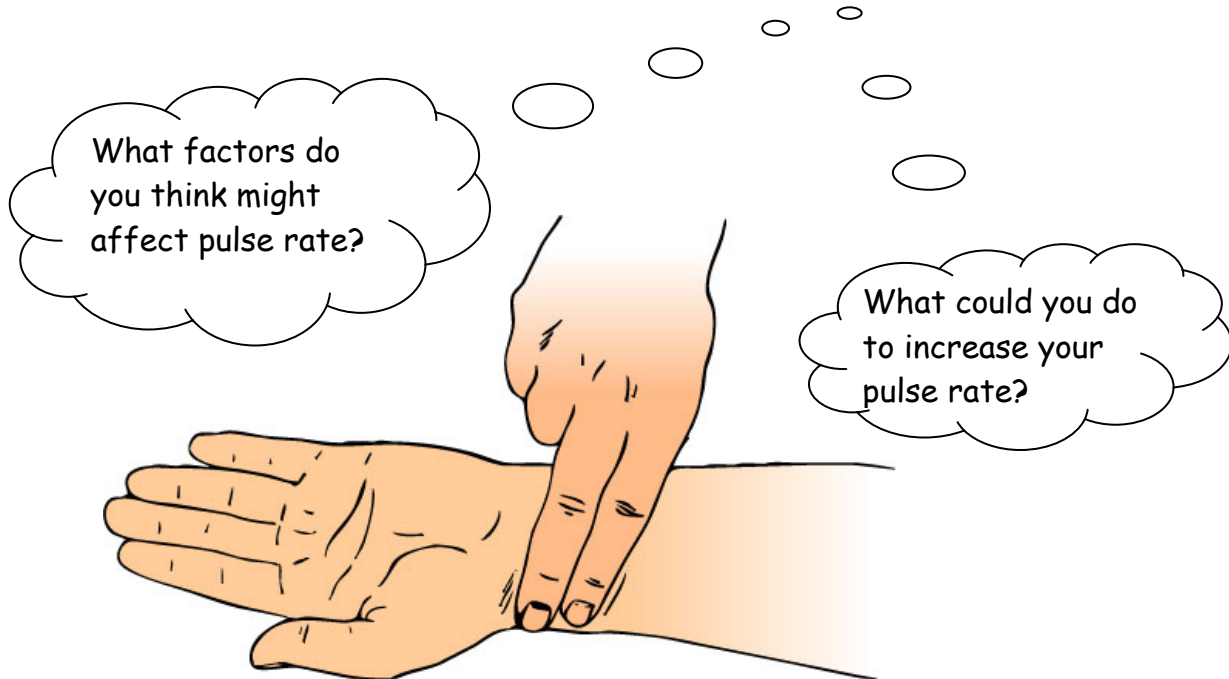

Just what is a Pulse rate?

Pulse rate shows how fast your heart is beating. It is usually given as the number of beats in one minute. It varies for different people -

For 7-16 year olds a normal resting pulse rate is between 75 and 100. It varies according to your age, level of fitness and how active you are being.

- Here are some pulse rates taken from the CensusAtSchool database. Have a careful look at the graph. Write a few sentences describing the graph. Is this what you would expect? Try and explain what you have noticed.