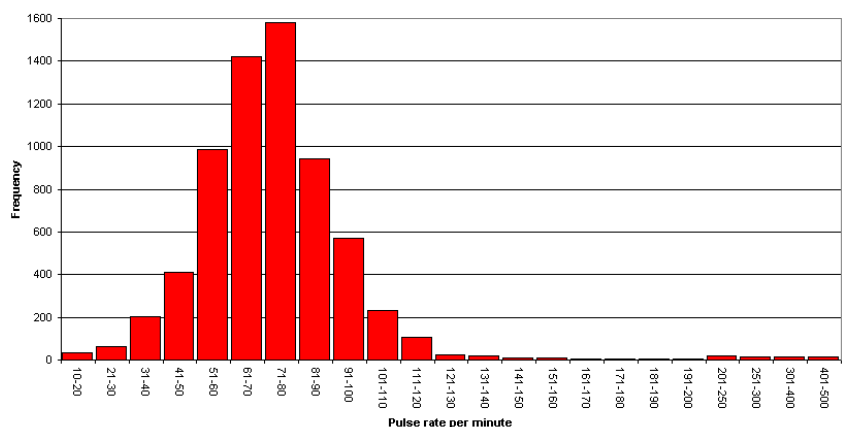

Pulse Rates of 6700 Children aged 7 to 16.

(**Extension** - The mean of this data is 75.32, the mode 72 and the median 72. Can you explain why the mean is higher than the other two measures of average?)